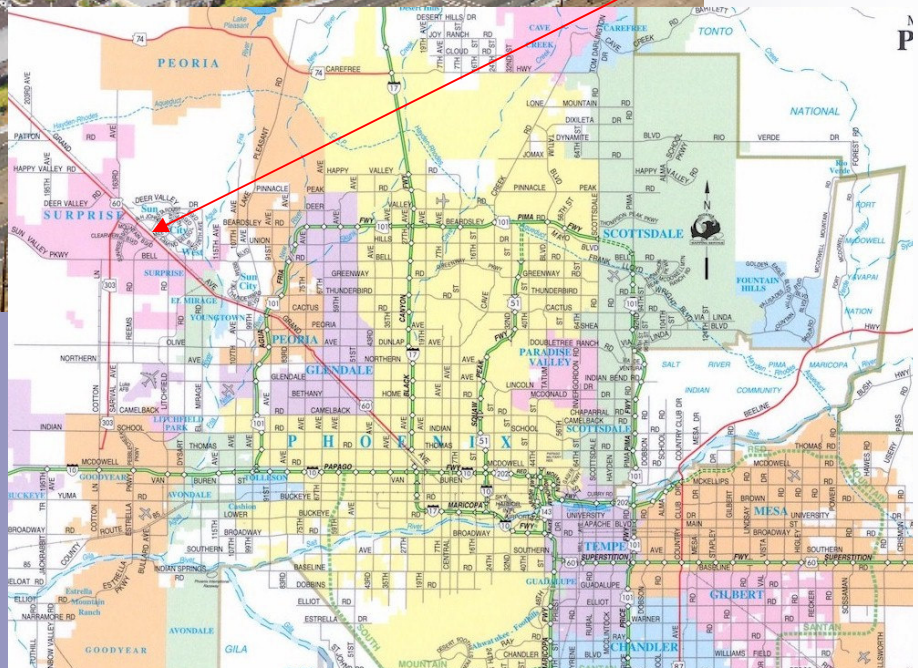

Surprise, Arizona

C-2 Land Available

Grand Avenue and Mountain View

(North of Bell Road and South of Reems Road)

SITE

Exclusively Listed By:
Southwest Commercial Brokerage, LLC
Contact: Bob Beardsley
Phone: 602-222-9399
BobBeardsley@SouthwestCB.com

- Excellent location with a lighted intersection at Grand and Mountain View
- Easy access south to Bell Road via Reems Road
- Ideal location for medical and office development.
- Lot 4 attractive hotel/restaurant site.
- CC&Rs in place for protection of park integrity