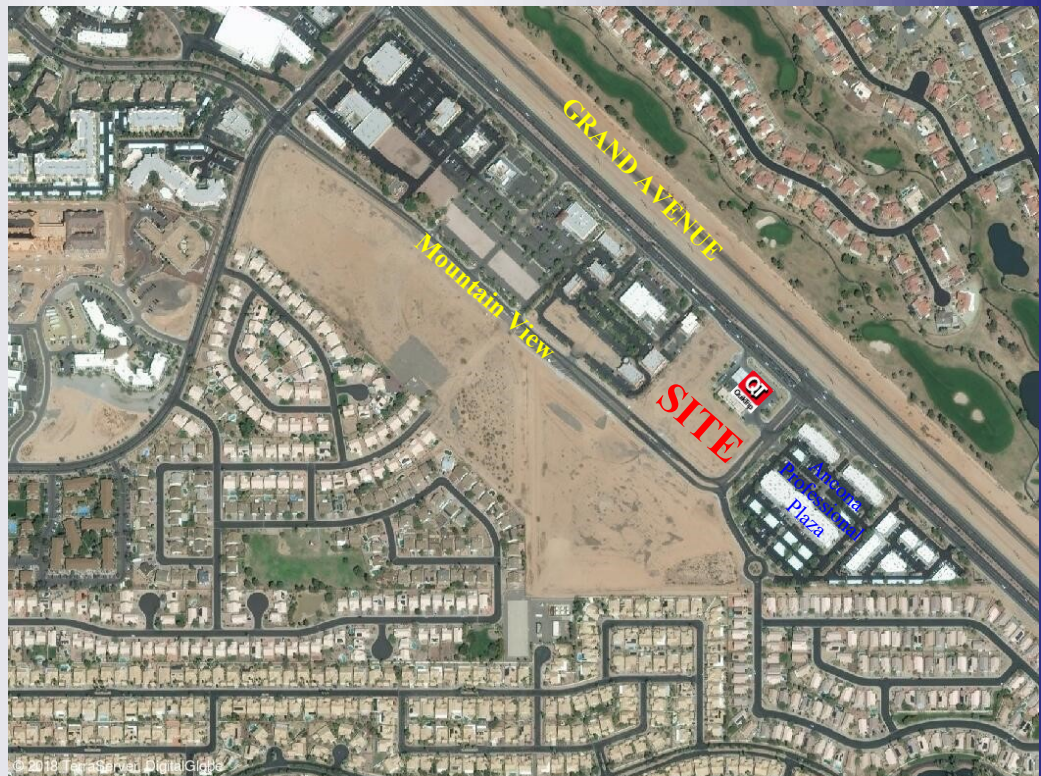

SURPRISE, ARIZONA

LAND FOR SALE

Grand Avenue Frontage
Grand Avenue @ Mountain View Road
(North of Bell Road between Litchfield & Reems)

- ***3.78+/- acres***
Wraps around QuikTrip
- ***Surprise C2 zoning***
- ***Existing CC&Rs in place***
- ***Asking \$14 psf, will divide***
- ***APN 503-98-962B***